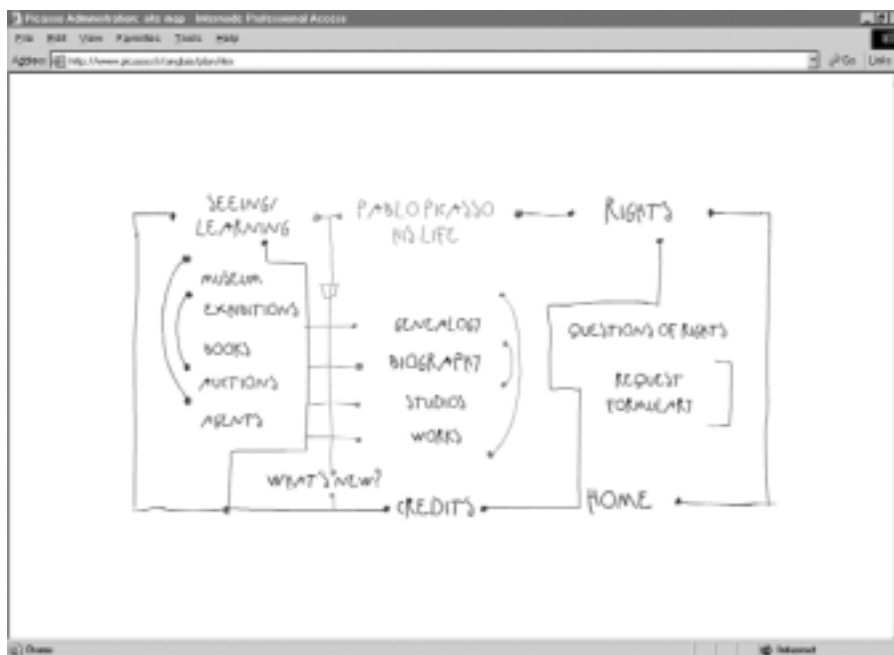

Figure 5.11 This site map is conventional and user-friendly, as most users would recognise the hierarchical style from using Windows or Macintosh file management tools – www.e-envoy.gov.uk.

Site maps

A site map is a section on a website which displays the headings, labels and titles of every section and division of the website. Each heading is a hotlink which takes the user to the first page in that section of the site. It is like the content page of a book, and just as with books, a well-laid-out and comprehensive site map is a very useful aid for users who are lost within your site, who are looking for an overview of the contents of the site, or who are looking for specific information that they cannot find using the menu headings and other navigation devices provided. Therefore, site maps are very useful and should be accessible from every page of your website.

Figure 5.12 This site map is engaging and consistent with the design and style of the website – www.picasso.fr.